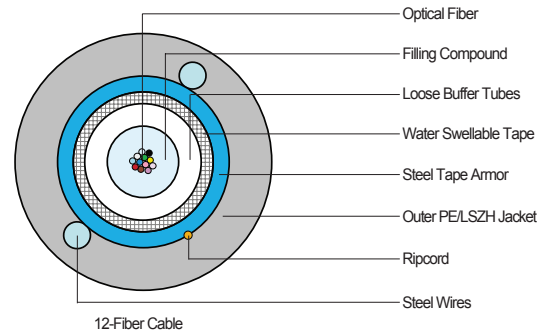

FIBER INTERCONNECT PRODUCTS

Fiber Optic Central Loose Tube Cable
Single Jacket Single Armor Central Loose Tube Cable

Description / Applications

- Single Jacket Single armored Central loose tube cable is a UV-stabilized, fully water blocked cable for outdoor duct and direct burial applications.
- Loose tube design provides stable and highly reliable transmission parameters for a variety of voice, data, video and imaging applications.
- This lightweight cable offers durability and flexibility required for many outside plant application.
- Compact design for limited conduit space
- The cables are well suited for campus-type environments in and between buildings without building entry joints
- RoHS (Restriction of the use of Certain Hazardous Substances Directive) complied

Specification

- Telcordia GR-20-CORE
- IEC 60793, 60794
- IEC 60332-1, 3

Color Identification

01 - Blue	07 - Red	13 - Blue / Single stripe	19 - Red / Single stripe
02 - Orange	08 - Black	14 - Orange / Single stripe	20 - Natural
03 - Green	09 - Yellow	15 - Green / Single stripe	21 - Yellow / Single stripe
04 - Brown	10 - Violet	16 - Brown / Single stripe	22 - Violet / Single stripe
05 - Slate	11 - Rose	17 - Slate / Single stripe	23 - Rose / Single stripe
06 - White	12 - Aqua	18 - White / Single stripe	24 - Aqua / Single stripe

*Denotes nominal value for PE / LSZH Jacketed Cable.

Ordering Information

FC-XXX-CLT-SA-YYY-PE
FC-XXX-CLT-SA-YYY-LZ

XXX : OS1, OM1, OM2, OM3
YYY : Number of Cores

Shipping Information

Standard Reel Length 4000m