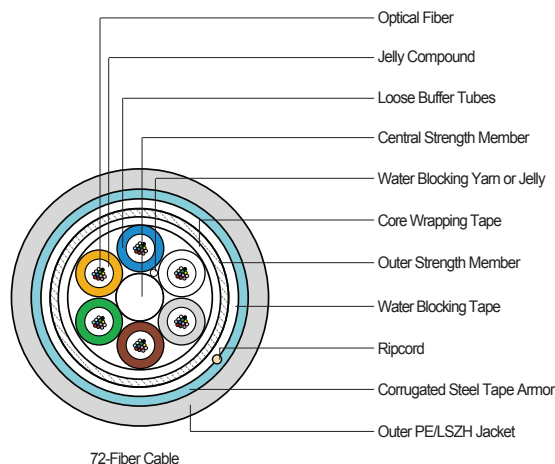

FIBER INTERCONNECT PRODUCTS

Opterna[®]
your reliable connection

Fiber Optic Multi Loose Tube Cable
Single Jacket Single Armor Multi Loose Tube Cable

Description / Applications

- Single jacket single armor loose tube fiber optic cable provides stable and highly reliable transmission parameters for a variety of voice, data, video and imaging applications.
- The cable offers durability and flexibility required for many outside plant uses where added compressive strength, rodent resistance
- RoHS (Restriction of the use of Certain Hazardous Substances Directive) Complied

Specification

- Telcordia GR-20-CORE
- IEC 60793 / IEC 60794
- IEC 332-1,3
- IEEE 383

Color Identification

01 - Blue	05 - Slate	09 - Yellow
02 - Orange	06 - White	10 - Violet
03 - Green	07 - Red	11 - Pink
04 - Brown	08 - Black	12 - Aqua

*Denotes nominal value for PE / LSZH Jacketed Cable.

Ordering Information

FC-XXX-MLT-SA-YYY-PE
FC-XXX-MLT-SA-YYY-LZ

XXX : OS1, OM1, OM2, OM3
YYY : Number of Cores

Shipping Information

Standard Reel Length 4000m