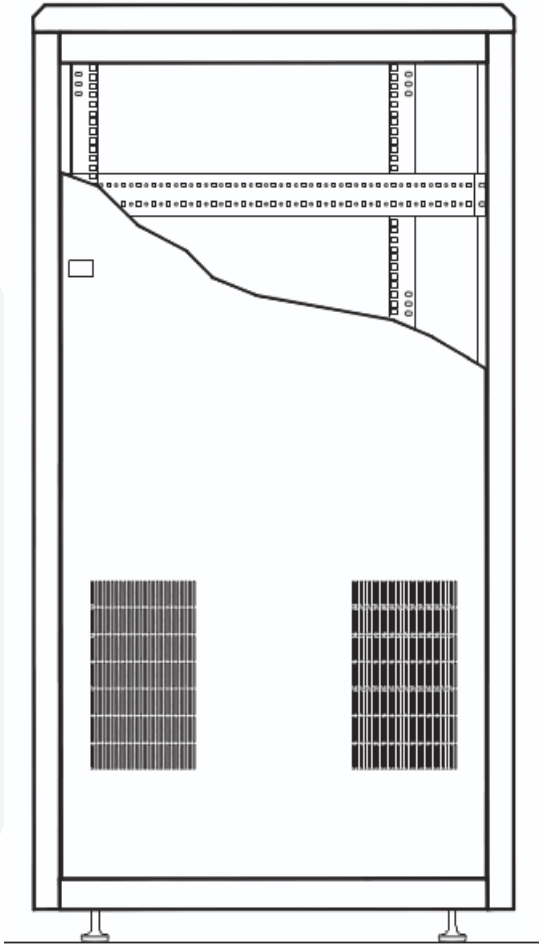

Features

- Robust Aluminum extruded frame structure.
- Side Panels with slam latches and locking facility with 1/3rd ventilation.
- Full Vented Top Cover with cable entry provision and gland plate.
- Bottom Cover with cable entry provision and gland plate.
- Depth Support channel.
- Reducing cable channels.
- 19-inch equipment mounting angles.
- Integrated base plinth of 100mm.
- Front toughened tinted glass door with 3 point lock.
- Rear mesh door with 3 point lock.
- Fan housing unit.
- Leveling feet.

Material

- 19" Mount rails are 2.0 mm thick.
- All side panels, top and bottom covers are made in 1.2mm thick CRCA sheet.

Loading Capacity

- 800 KG

Surface Finish

- Powder coated

CABLE MANAGEMENT SOLUTIONS

Floor Standing Cabinets

TOP VIEW

FRONT VIEW

SIDE VIEW

CABLE MANAGEMENT SOLUTIONS

Floor standing Cabinets

Ordering Information

Part No	Description	Capacity (U)	Width, in (mm)	Depth, in (mm)
CAB-FM-24-600-300	Floor Mount cabinets, 24U, 600mm(W) x 300mm(D)	24	600	300
CAB-FM-27-600-650	Floor Mount cabinets, 27U, 600mm(W) x 650mm(D)	27	600	650
CAB-FM-27-600-800	Floor Mount cabinets, 27U, 600mm(W) x 800mm(D)	27	600	800
CAB-FM-37-600-800	Floor Mount cabinets, 37U, 600mm(W) x 800mm(D)	37	600	800
CAB-FM-37-800-800	Floor Mount cabinets, 37U, 800mm(W) x 800mm(D)	37	800	800
CAB-FM-42-800-600	Floor Mount cabinets, 42U, 800mm(W) x 600mm(D)	42	800	600
CAB-FM-42-800-800	Floor Mount cabinets, 42U, 800mm(W) x 800mm(D)	42	800	800
CAB-FM-42-600-1000	Floor Mount cabinets, 42U, 600mm(W) x 1000mm(D)	42	600	1000
CAB-FM-42-800-1000	Floor Mount cabinets, 42U, 800mm(W) x 1000mm(D)	42	800	1000