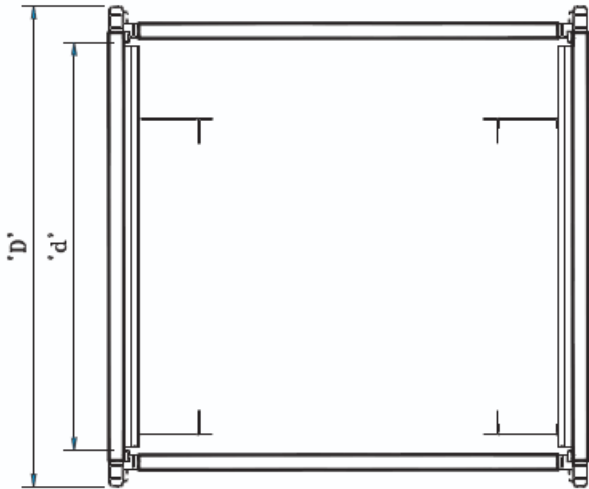

Features

- Robust Aluminum extruded frame structure.
- Side Panels with slam latches and locking facility with 1/3rd ventilation.
- Full Vented Top Cover with cable entry provision and gland plate.
- Bottom Cover with cable entry provision and gland plate.
- Depth Support channel.
- Reducing cable channels.
- 19-inch equipment mounting angles.
- Integrated base plinth of 100mm.
- Front toughened tinted glass door with 3 point lock.
- Rear mesh door with 3 point lock.
- Fan housing unit.
- Leveling feet.

Material

- 19" Mount rails are 2.0 mm thick.
- All side panels, top and bottom covers are made in 1.2mm thick CRCA sheet.

Loading Capacity

- 800 KG

Surface Finish

- Powder coated

CABLE MANAGEMENT SOLUTIONS

Floor Standing Cabinets

TOP VIEW

FRONT VIEW

SIDE VIEW

CABLE MANAGEMENT SOLUTIONS

Floor standing Cabinets

Ordering Information

Part No	Description	Capacity (U)	Width, in (mm)	Depth, in (mm)
CAB-FM-24-600-300	Floor Mount cabinets, 24U, 600mm(W) x 300mm(D)	24	600	300
CAB-FM-27-600-650	Floor Mount cabinets, 27U, 600mm(W) x 650mm(D)	27	600	650
CAB-FM-27-600-800	Floor Mount cabinets, 27U, 600mm(W) x 800mm(D)	27	600	800
CAB-FM-37-600-800	Floor Mount cabinets, 37U, 600mm(W) x 800mm(D)	37	600	800
CAB-FM-37-800-800	Floor Mount cabinets, 37U, 800mm(W) x 800mm(D)	37	800	800
CAB-FM-42-800-600	Floor Mount cabinets, 42U, 800mm(W) x 600mm(D)	42	800	600
CAB-FM-42-800-800	Floor Mount cabinets, 42U, 800mm(W) x 800mm(D)	42	800	800
CAB-FM-42-600-1000	Floor Mount cabinets, 42U, 600mm(W) x 1000mm(D)	42	600	1000
CAB-FM-42-800-1000	Floor Mount cabinets, 42U, 800mm(W) x 1000mm(D)	42	800	1000