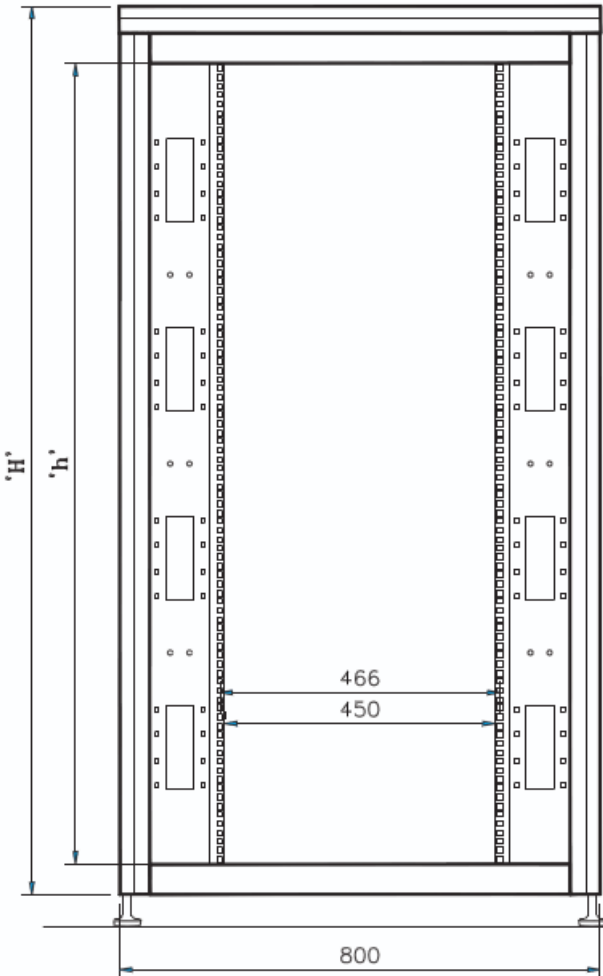

Features

- Robust Aluminum extruded frame structure.
- Side Panels with slam latches and locking facility with 1/3rd ventilation.
- Full Vented Top Cover with cable entry provision and gland plate.
- Bottom Cover with cable entry provision and gland plate.
- Depth Support channel.
- Reducing cable channels.
- 19-inch equipment mounting angles.
- Integrated base plinth of 100mm.
- Front toughened tinted glass door with 3 point lock.
- Rear mesh door with 3 point lock.
- Fan housing unit.
- Leveling feet.

Material

- 19" Mount rails are 2.0 mm thick.
- All side panels, top and bottom covers are made in 1.2mm thick CRCA sheet.

Loading Capacity

- 800 KG

Surface Finish

- Powder coated

CABLE MANAGEMENT SOLUTIONS

Floor Standing Cabinets

TOP VIEW

FRONT VIEW

SIDE VIEW

CABLE MANAGEMENT SOLUTIONS

Floor standing Cabinets

Ordering Information

Part No	Description	Capacity (U)	Width, in (mm)	Depth, in (mm)
CAB-FM-24-600-300	Floor Mount cabinets, 24U, 600mm(W) x 300mm(D)	24	600	300
CAB-FM-27-600-650	Floor Mount cabinets, 27U, 600mm(W) x 650mm(D)	27	600	650
CAB-FM-27-600-800	Floor Mount cabinets, 27U, 600mm(W) x 800mm(D)	27	600	800
CAB-FM-37-600-800	Floor Mount cabinets, 37U, 600mm(W) x 800mm(D)	37	600	800
CAB-FM-37-800-800	Floor Mount cabinets, 37U, 800mm(W) x 800mm(D)	37	800	800
CAB-FM-42-800-600	Floor Mount cabinets, 42U, 800mm(W) x 600mm(D)	42	800	600
CAB-FM-42-800-800	Floor Mount cabinets, 42U, 800mm(W) x 800mm(D)	42	800	800
CAB-FM-42-600-1000	Floor Mount cabinets, 42U, 600mm(W) x 1000mm(D)	42	600	1000
CAB-FM-42-800-1000	Floor Mount cabinets, 42U, 800mm(W) x 1000mm(D)	42	800	1000