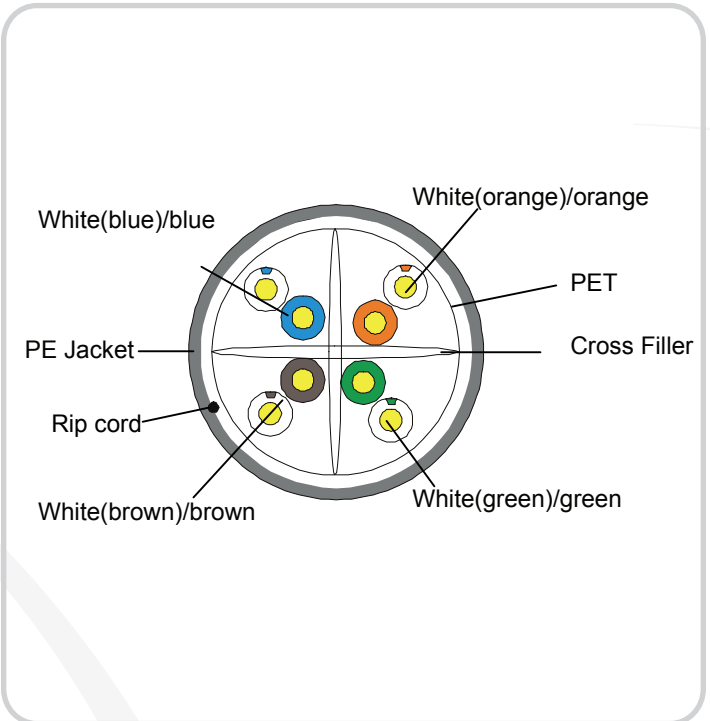

Specifications

Materials:	
Conductive Material:	Solid Bare Copper
Conductive Insulation:	HDPE
Inner Screening Material:	PET
Cable Jacket:	PE

Technical Characteristics:	
Conductor Diameter:	23 AWG
Insulated Conductor Diameter:	0.97 ± 0.03 mm
Outer Cable Diameter:	6.6± 0.5 mm
Jacket Thickness:	0.60 mm ± 0.05 mm
Pulling Strength:	110N
Minimum Bend Radius:	4 times outer diameter
Operating Temperature:	-20°C to + 75° C