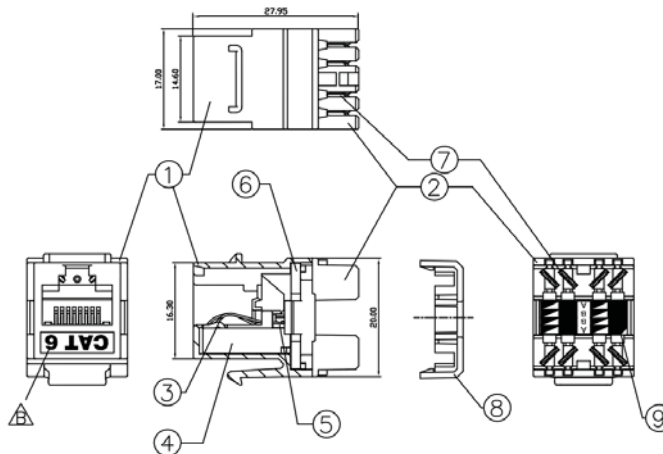

The jack forms the part of the faceplate as well as a part of the modular patch-panel. Rear clear wire retaining caps provide additional cable strain relief.

Structural Features:

- Category identification on the front side of the jack.
- Universal color code according to T568B and T568A
- Two types of tools may be used for termination: 110 and Krone type
- Re-terminable IDC contacts that allow for wiring changes without damaging the unit.

Mechanical:

Total Contact Force: 800grams
Retention: 50N
Insertion/Extraction: 750 cycles minimum
IDC Wire Gauge: 22 ~ 26 AWG

Technical Specifications :

Ordering Information :

SCS-JA-C6-UTP-BK 180° Cat 6 Keystone jack with T568A/B label, Black