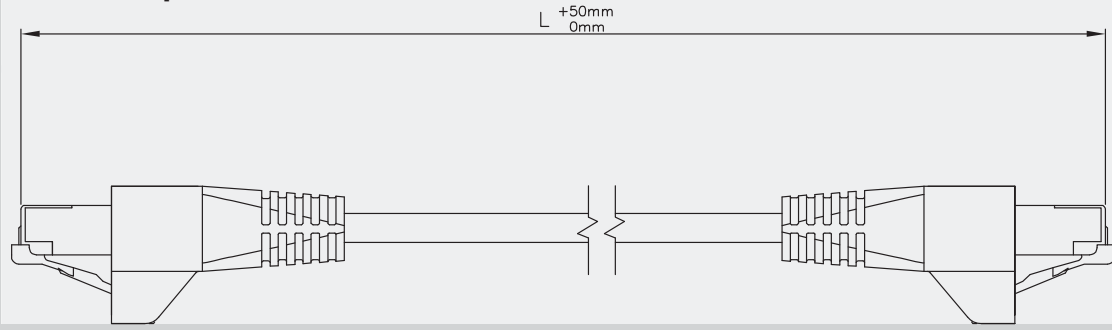

#### Cable

Conductor:	7 copper wires, 26 AWG
Insulation:	High Density Polyethylene (HDPE)
Number of pairs:	4
Color of twisted pairs:	Blue-white/blue, Orange-white/orange, Green-white/green, Brown-white/brown
Jacket:	PVC <.25 Inches
Specifications Fire resistant:	CMG

#### Plug

Contact:	50u" Gold plated Over 100u"-Nickel Plated
Molded Boot Material:	PVC
Housing:	PVC
Shield	Brass Alloy plated with 100 micron inch nickel

Patchcords, Category 6a, F/UTP

## Ordering Information

SCS-PC-C6A-FTP-YYM-PVC-XX Patch cord FTP, category 6A, shielded plug, PVC  
 SCS-PC-C6A-FTP-YYM-LSZH-XX Patch cord FTP, category 6A, shielded plug, LSZH

YY – length: 0.5 m, 1 m, 1.5 m, 2 m, 3 m, 5 m, 10 m