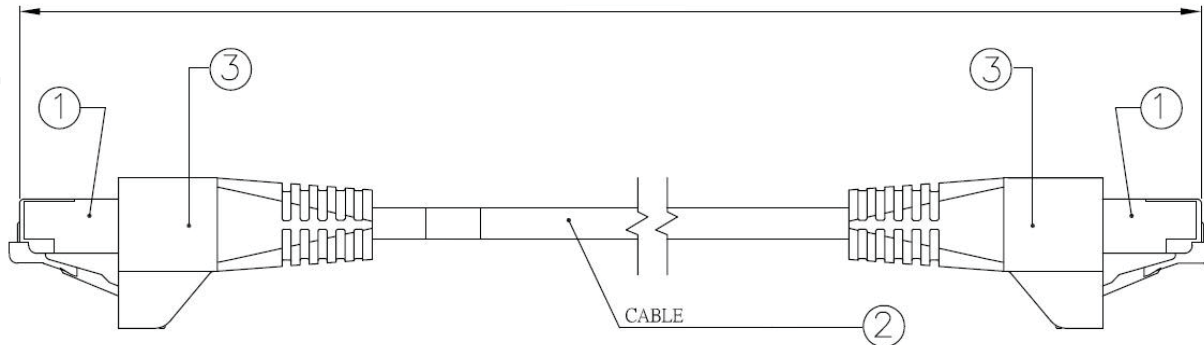

Patchcords, Category 6

Description:

Opterna Patch Cord conforms to ANSI/TIA/EIA-568-B.2-1, ISO/IEC 11801 2 edition (2002) and CENELEC EN50173 (2002) for Category 6/Class E. It has been tested up to 250 MHz, and is designed for high speed protocols such as ATM 622 Mbps and Gigabit Ethernet 1000 Mbps applications. The patch cord is comprised of flexible patch cable and is terminated with two modular plugs along with molded snag-less boots.

Materials:

Cable:

Conductor:	7 copper wires, 24 AWG
Insulation:	CMG: High-density polyethylene (HDPE) CMP: FEP on 100% of conductors.
Number of pairs:	4
Color of twisted pairs:	Blue-white/blue, Orange-white/orange, Green-white/green, Brown-white/brown
Jacket:	PVC, LSZH, Plenum Jacket Diameter <0.25 Inches

Plugs:

Contact: Plated	50u" Gold plated Over 100u"-Nickel
Molded Boot Material: Specifications Fire resistant:	Fire retardant PVC compounds. CMG/CMP

Patchcords, Category 6

Technical Specifications :

Ordering Information:

YY – length: 0.5 m, 1 m, 1.5 m, 2 m, 3 m, 5 m, 10 m

XX – color: Black (BK), Blue (BL), Green (GN), Gray (GY), Orange (OR), Red (RD), White (WH), Yellow (YL)

Headquarters:

4511 Singer Court,
Suite 201
Chantilly, VA 20151
Ph: +1 703 653 1100,
94404
Fax: +1 703 803 8319